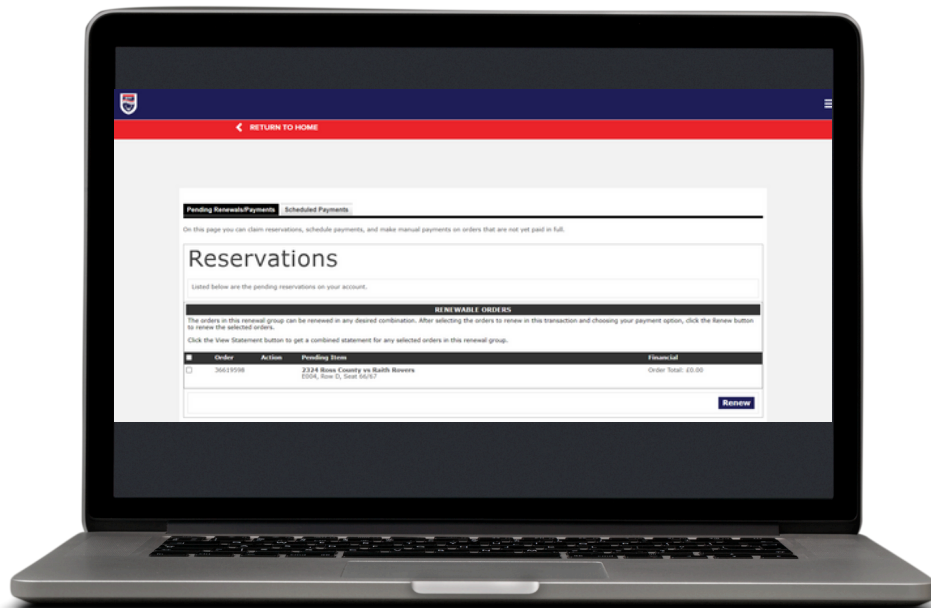

**SEASON TICKET
HOLDERS CAN NOW
CLAIM YOUR SEATS**

1

Visit our Ticketing Website, Select “Buy Tickets”
www.rosscountyfootballclub.co.uk/tickets

2

Log into your account. This must be the account with the season tickets on it. If you have multiple accounts with season tickets you will need to repeat the process for each account.

3

Select the Renew/Make Payments on the left hand side. You can also do this by pressing the menu or three lines and select renew/Make Payments

4

Your ticket will appear under reservations. Tick the tickets and press renew. Follow the Payment process.