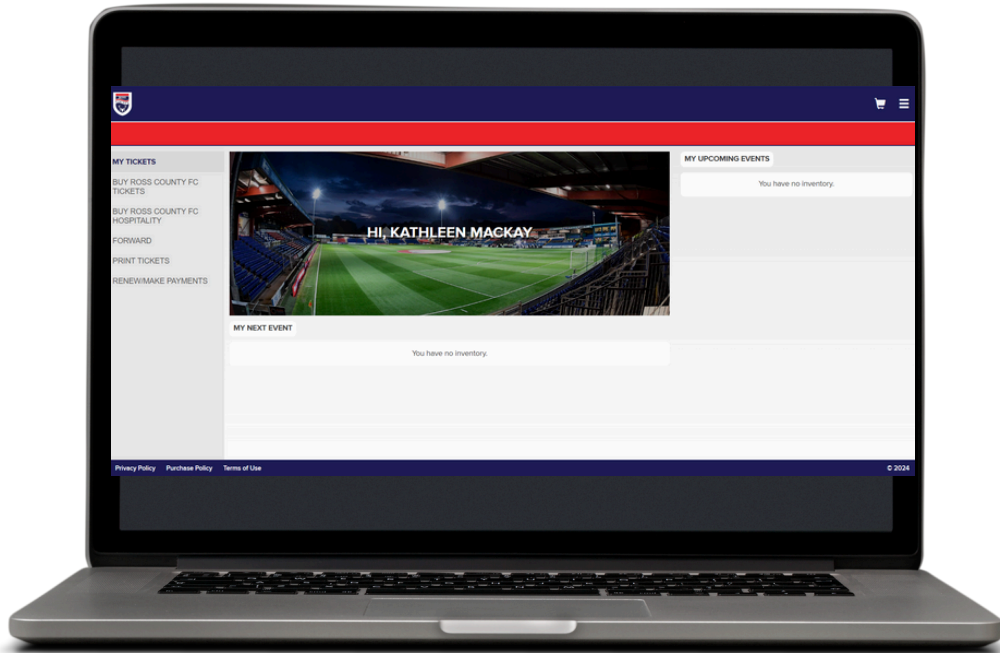

**SEASON TICKET
HOLDERS CAN NOW
CLAIM YOUR SEATS**

1

Visit our Ticketing Website, Select “Buy Tickets”
www.rosscountyfootballclub.co.uk/tickets

2

Log into your account. This must be the account with the season tickets on it. If you have multiple accounts with season tickets you will need to repeat the process for each account.

3

Select the Renew/Make Payments on the left hand side. You can also do this by pressing the menu or three lines and select renew/Make Payments

4

Your ticket will appear under reservations. Tick the tickets and press renew. Follow the Payment process.