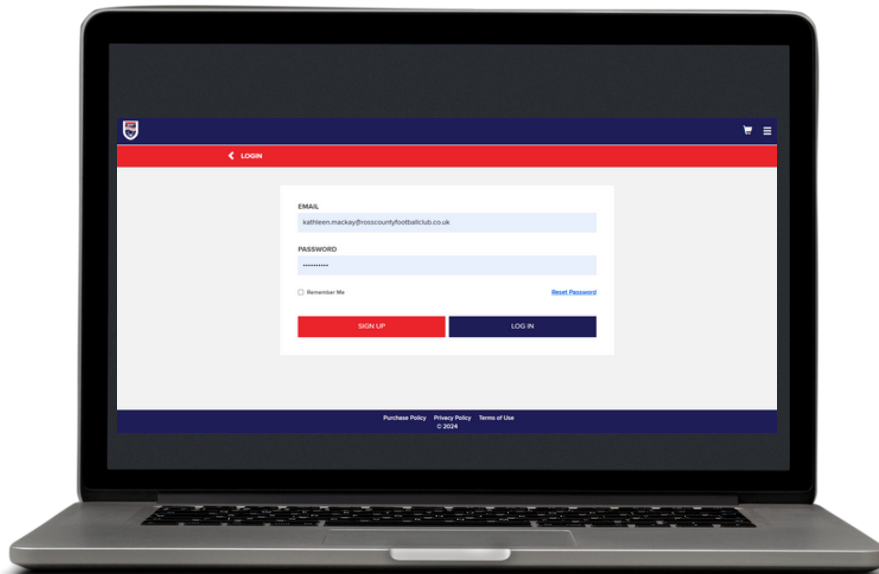

**SEASON TICKET
HOLDERS CAN NOW
CLAIM YOUR SEATS**

1

Visit our Ticketing Website, Select “Buy Tickets”
www.rosscountyfootballclub.co.uk/tickets

2

Log into your account. This must be the account with the season tickets on it. If you have multiple accounts with season tickets you will need to repeat the process for each account.

3

Select the Renew/Make Payments on the left hand side. You can also do this by pressing the menu or three lines and select renew/Make Payments

4

Your ticket will appear under reservations. Tick the tickets and press renew. Follow the Payment process.