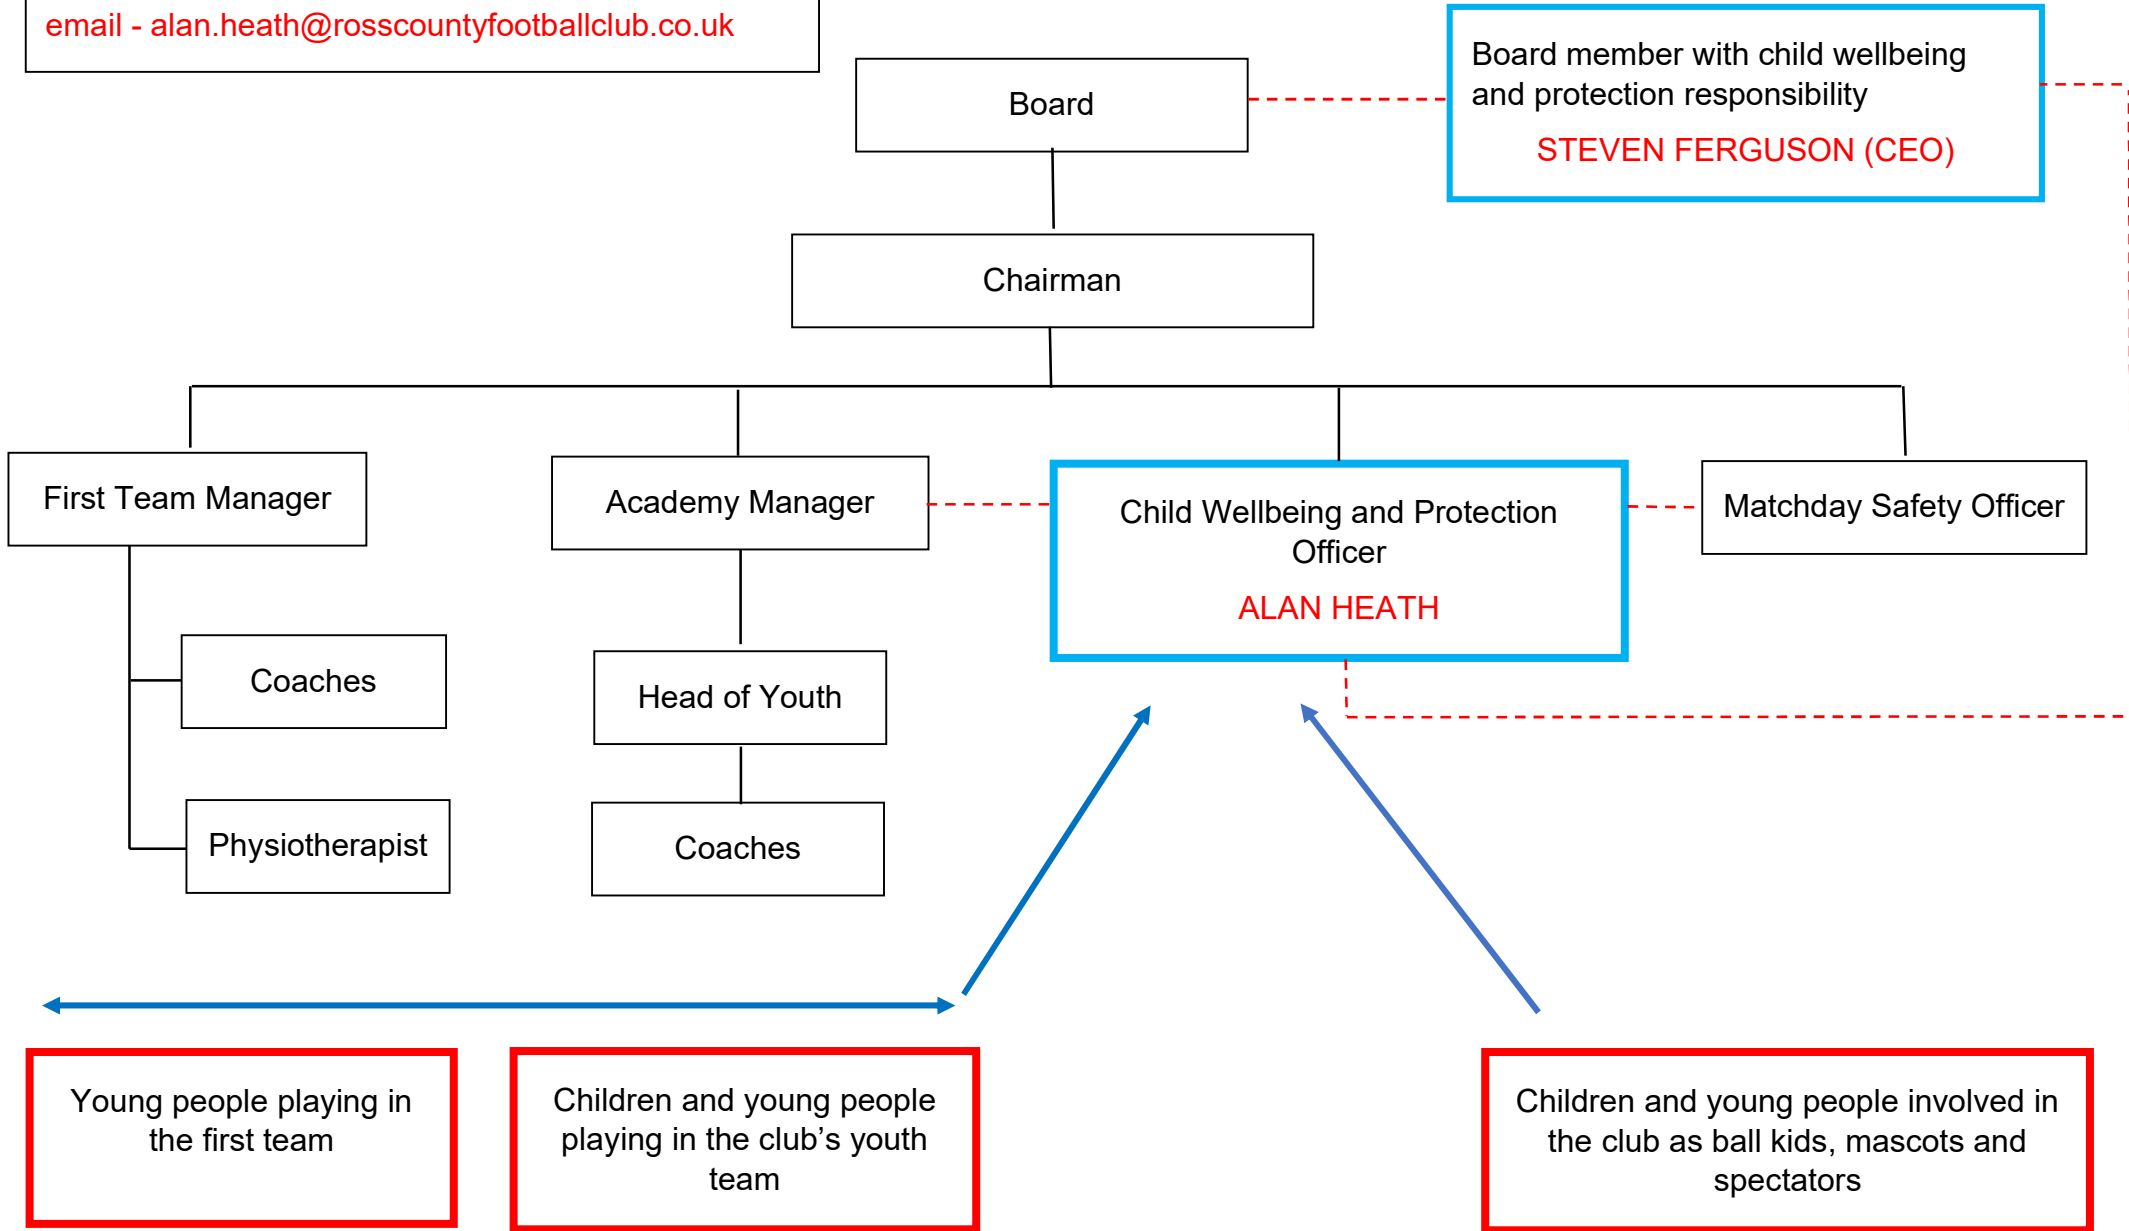

The Club's Child Wellbeing and Protection Officer is
ALAN HEATH
Contact details – mobile 07599091735 and
email - alan.heath@rosscountyfootballclub.co.uk

Board member with child wellbeing and protection responsibility
STEVEN FERGUSON (CEO)

First Team Manager

Academy Manager

Child Wellbeing and Protection Officer
ALAN HEATH

Matchday Safety Officer

Coaches

Head of Youth

Coaches

Physiotherapist

Young people playing in the first team

Children and young people playing in the club's youth team

Children and young people involved in the club as ball kids, mascots and spectators