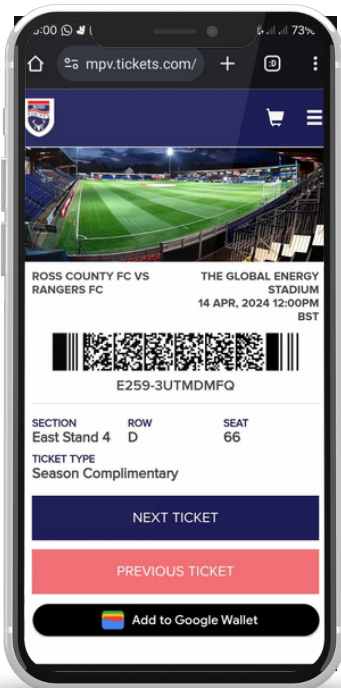

DIGITISATION OF TICKETS INSTRUCTIONS

1
Visit our
Website

2
Log In to your
profile

3
Select View
my Active
Tickets

4
Scan the
Barcode at
the Turnstiles

GOOGLE/APPLE WALLETS INSTRUCTIONS

1

Select add to Google/Apple Wallet

2

Select "add"

3

Select View my Active Tickets

4

Scan the Barcode at the Turnstiles