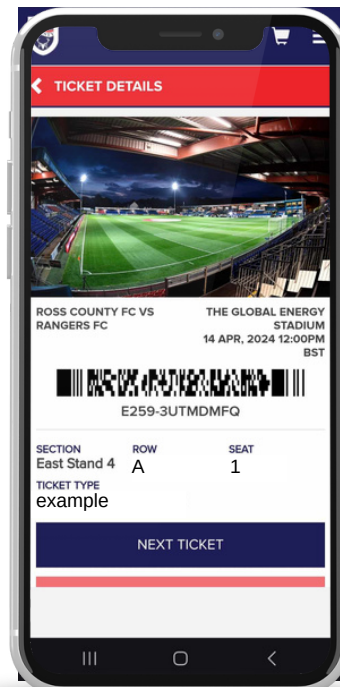

DIGITISATION OF TICKETS INSTRUCTIONS

1
Visit our
Website

2
Log In to your
profile

3
Select View
my Active
Tickets

4
Scan the
Barcode at
the Turnstiles

GOOGLE/APPLE WALLETS INSTRUCTIONS

1

Select add to Google/Apple Wallet

2

Select "add"

3

Select View my Active Tickets

4

Scan the Barcode at the Turnstiles