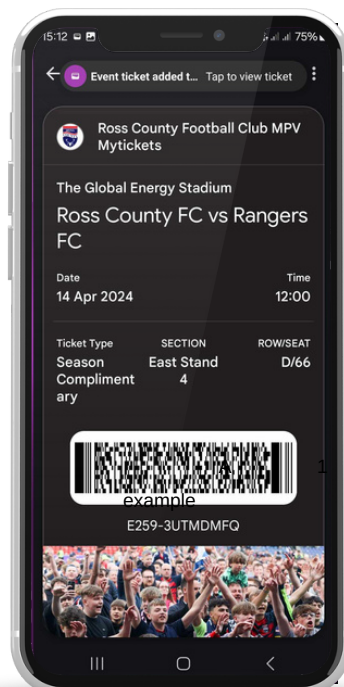

DIGITISATION OF TICKETS INSTRUCTIONS

1
Visit our
Website

2
Log In to your
profile

3
Select View
my Active
Tickets

4
Scan the
Barcode at
the Turnstiles

GOOGLE/APPLE WALLETS INSTRUCTIONS

1

Select add to Google/Apple Wallet

2

Select "add"

3

Select View my Active Tickets

4

Scan the Barcode at the Turnstiles