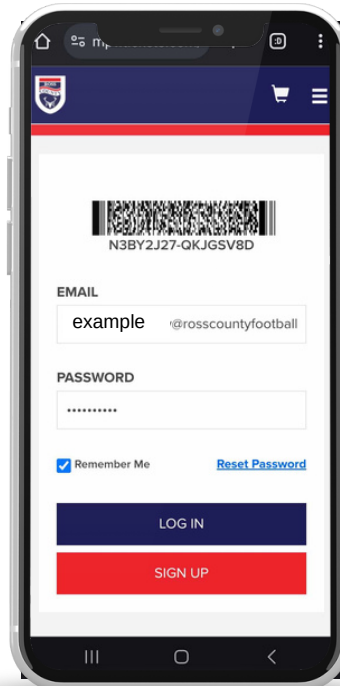

DIGITISATION OF TICKETS INSTRUCTIONS

1
Visit our
Website

2
Log In to your
profile

3
Select View
my Active
Tickets

4
Scan the
Barcode at
the Turnstiles

GOOGLE/APPLE WALLETS INSTRUCTIONS

1

Select add to Google/Apple Wallet

2

Select "add"

3

Select View my Active Tickets

4

Scan the Barcode at the Turnstiles