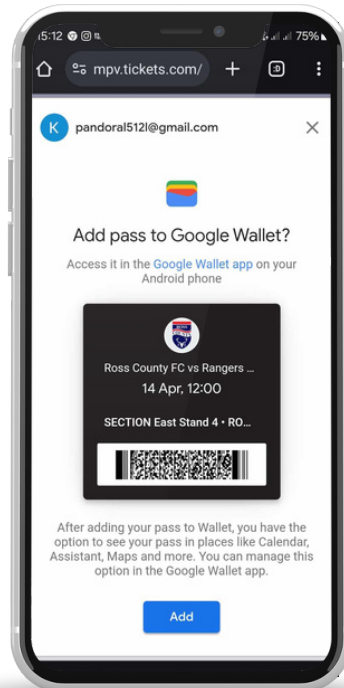

DIGITISATION OF TICKETS INSTRUCTIONS

1
Visit our
Website

2
Log In to your
profile

3
Select View
my Active
Tickets

4
Scan the
Barcode at
the Turnstiles

GOOGLE/APPLE WALLETS INSTRUCTIONS

1

Select add to Google/Apple Wallet

2

Select "add"

3

Select View my Active Tickets

4

Scan the Barcode at the Turnstiles