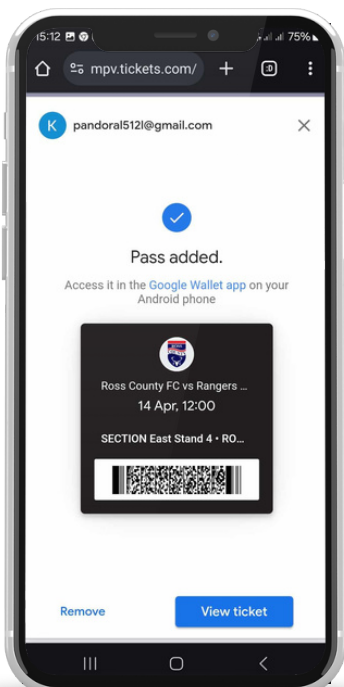

DIGITISATION OF TICKETS INSTRUCTIONS

1
Visit our
Website

2
Log In to your
profile

3
Select View
my Active
Tickets

4
Scan the
Barcode at
the Turnstiles

GOOGLE/APPLE WALLETS INSTRUCTIONS

1

Select add to Google/Apple Wallet

2

Select "add"

3

Select View my Active Tickets

4

Scan the Barcode at the Turnstiles